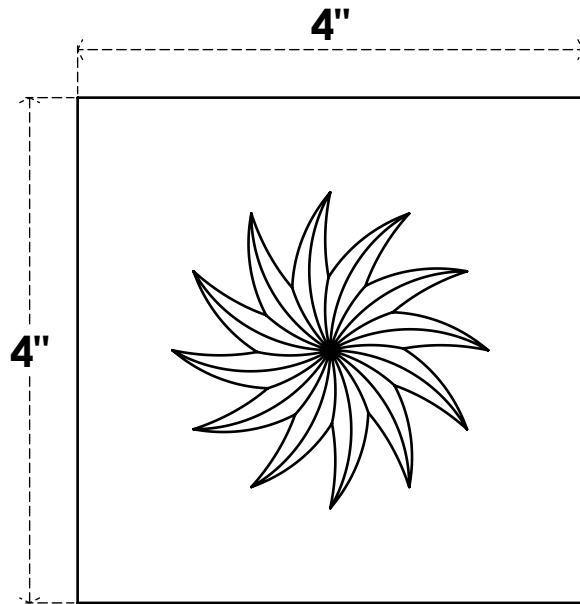

ROSP040X040X050SDG12

4"W X 4"H X 1/2"P STANDARD SEDGWICK SPIRAL ROSETTE WITH SQUARE EDGE,
ARCHITECTURAL GRADE PVC

FRONT

SIDE

EKENA MILLWORK
2300 WEST MAIN ST.
CLARKSVILLE, TX 75426
TOLL FREE: 866-607-0453
WWW.EKENAMILLWORK.COM