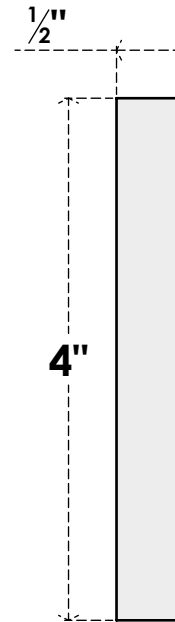

ROSP040X040X050SDG12

4"W X 4"H X 1/2"P STANDARD SEDGWICK SPIRAL ROSETTE WITH SQUARE EDGE,
ARCHITECTURAL GRADE PVC

FRONT

SIDE

EKENA MILLWORK
2300 WEST MAIN ST.
CLARKSVILLE, TX 75426
TOLL FREE: 866-607-0453
WWW.EKENAMILLWORK.COM

NOTES

1. INSTALLATION TO BE COMPLETED IN ACCORDANCE WITH MANUFACTURER'S SPECIFICATIONS.
2. DRAWING MAY NOT BE TO SCALE
3. THIS DRAWING IS INTENDED FOR DESIGN AND PLANNING PURPOSES ONLY.
4. ALL INFORMATION CONTAINED HEREIN WAS CURRENT AT THE TIME OF DEVELOPMENT BUT MUST BE REVIEWED AND APPROVED BY THE PRODUCT MANUFACTURER TO BE CONSIDERED ACCURATE.
5. ARCHITECTURAL GRADE PVC PRODUCTS ARE MADE FROM EXPANDED CELLULAR PVC AND COME NATURALLY WHITE BUT MAY BE PAINTED